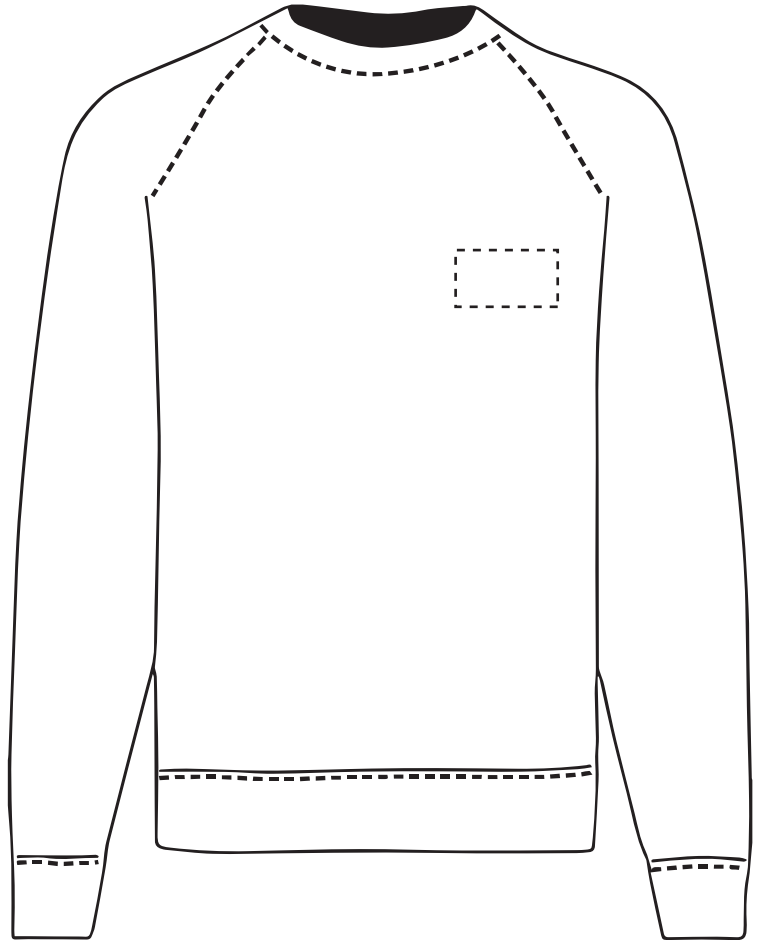

Your Ref:
Our Ref:

Quantity:
Version: 1

Product Code: SF0003
Product Colour: White

PRINTING CONCERNS: PRINT MAY DISCOLOUR

PRODUCT INFO: DUE TO THE NATURE OF THE PRODUCT THE PRINT POSITION MAY VARY BY 2 - 3 MM

Madeira Thread Colours

- Colour 1
- Colour 1
- Colour 1
- Colour 1

The dashed line is to demonstrate print area and will not appear on your printed item

ARTWORK SCALE 15%

Product Image for visualisation
- colours may vary

ARTWORK SCALE 100%
Max print area 90mm x 50mm

To proceed, please approve visual via the online system.

PLEASE NOTE:

- All colours including print and product are for visual purposes only and should not be regarded as the actual colour of the product and print.
- Some products may vary from batch to batch and may differ from previous orders.
- The colour and texture of a product can also have an effect on the final print colour.
- By approving this order we accept that you understand these terms.